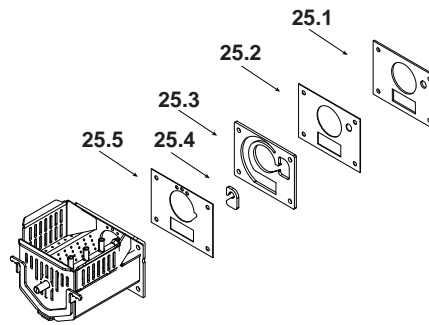

IMPORTANT: THIS IS DATED INFORMATION. Parts must be ordered from a dealer or distributor. **Hearth and Home Technologies does not sell directly to consumers.** Provide model number and serial number when requesting service parts from your dealer or distributor.

**Stocked
at Depot**

ITEM	Description	COMMENTS	PART NUMBER	
21	Fire Brick 4-1/2 x 9 x 1-1/4"	Pkg of 7	1-00-900450125	Y
	Fire Brick , Full Skid	414 Pcs	3-40-900450-414	
22	Hopper Heat Shield		2-00-06471B	
23	Feeder Cover		2-00-773826L	
24	Circuit Board w/Knobs & Shafts		1-00-05887	Y
	Circuit Board Plate, Studded w/Label		1-10-02678	
	Knob, Contol Board/D-Shaft	25 Sets	1-00-015605	Y

#25 Burn Pot Gasket Placement

25	Gasket Placement			
25.1	Gasket, Pellet Burn Pot/Tailpipe	Pkg of 5	1-00-07381	Y
25.2	Gasket, Ceramic Insert	Pre 008055950	3-44-724114	Y
25.3	Insert Plate, Ceramic	Pre 008055950	2-00-724104	Y
	Insert Plate, Non-Ceramic	Post 008055950	2-00-73545L	Y
25.4	Insert, Ceramic	Pre 008055950	3-20-05238-10	Y
25.5	Gasket, Burn Pot	Pre 008055950	3-44-724115	Y
	Ignition Air Pump (Pressure Igniton)		3-20-02679	Y
	Air Pump Filter & Fittings		1-00-02679	Y
	Air Pump Mounting Kit (does not contain air pump)	Pre SN 008055762	1-00-724209	Y
	Air Pump Rebuild Kit		1-00-724135	Y
	Airwash O-rings	Pkg of 10	1-00-939639	Y
	Arrow Burn Pot Scraper	Pkg of 10	2-00-773850-10	
	Cast Weld on Door Hinge	Qty 2 req	3-00-773813	
	Diagnostic Display Module		3-20-05401	Y
	DDM Replacement Cable		1-00-05402	
	Disconnect, Female	Pkg of 25	1-00-00959	Y
	Disconnect, Male	Pkg of 25	1-00-00957	Y

Additional service parts on following page.