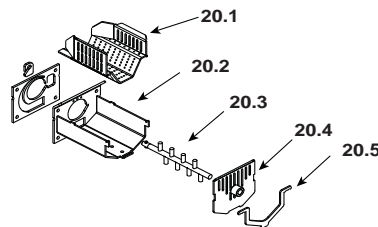

IMPORTANT: THIS IS DATED INFORMATION. Parts must be ordered from a dealer or distributor. **Hearth and Home Technologies does not sell directly to consumers.** Provide model number and serial number when requesting service parts from your dealer or distributor.

**Stocked
at Depot**

ITEM	Description	COMMENTS	PART NUMBER	
7	Differential Switch		3-20-6866	Y
8	Distribution Blower		3-21-33647	Y
9	Combustion Blower		3-21-08639	Y
	Grommets & Spacers	Pkg of 25	1-00-960026	
	Combustion Blower Mounting Screws	Pkg of 100	1-00-53483208	
10	Rear Cover Left		2-00-06468-1P	Y
11	Rear Cover Right		2-00-06468-2P	Y
12	Combustion Intake Weldment. For Corn/Grain		1-10-02677W	Y
	Combustion Intake Weldment, For burning Pellet		1-10-08516S	Y
13	Retainer Assembly, for Combustion Intake Weldment		1-10-08533S	Y
14	Ash Pan		1-10-05800	Y
15	Ash Door Assembly	Post 008056281	1-10-06724S	
		Post 008056281	1-10-06798A	
	Wood Knob	Pkg of 3	3-40-08746-3	
16	Bolt on Hinge Weldment		2-00-06968B	
17	Cast Door Frame		4-00-06800P	
	Cast Door w/Glass		1-10-06800A	
18	Glass Panel		3-40-950133647	Y
	Glass Clip w/Hardware, (Pkg of 4)	Pre 00855001	1-00-773862	
		Post 00855001	1-00-249140	Y
19	Door Handle Assembly	Pre 1529	1-00-08704	Y
		Post 1529	1-00-453001	Y
	Paw Bolt		4-31-06393	Y
	Wooden Handle w/Hardware, Load Door	2 Sets	1-00-00247	Y

#20 Burn Pot

20	Burn Pot			
20.1	Burn Pot Grate Weldment	Large Hole	1-10-724108	Y
		Small Hole	1-10-724208	
20.2	Burn Pot Housing Weldment		1-10-724103	
20.3	Auger Extension		3-00-02676	Y
20.4	Burn Pot Front Plate	Pkg of 2	2-00-724107-2	Y
	Pellet End Plate		2-00-724111-3	
20.5	Burn Pot Front Plate Lock	Pkg of 5	2-00-724105-5	Y
	Grain Cap		2-00-724205	Y

Additional service parts on following page.