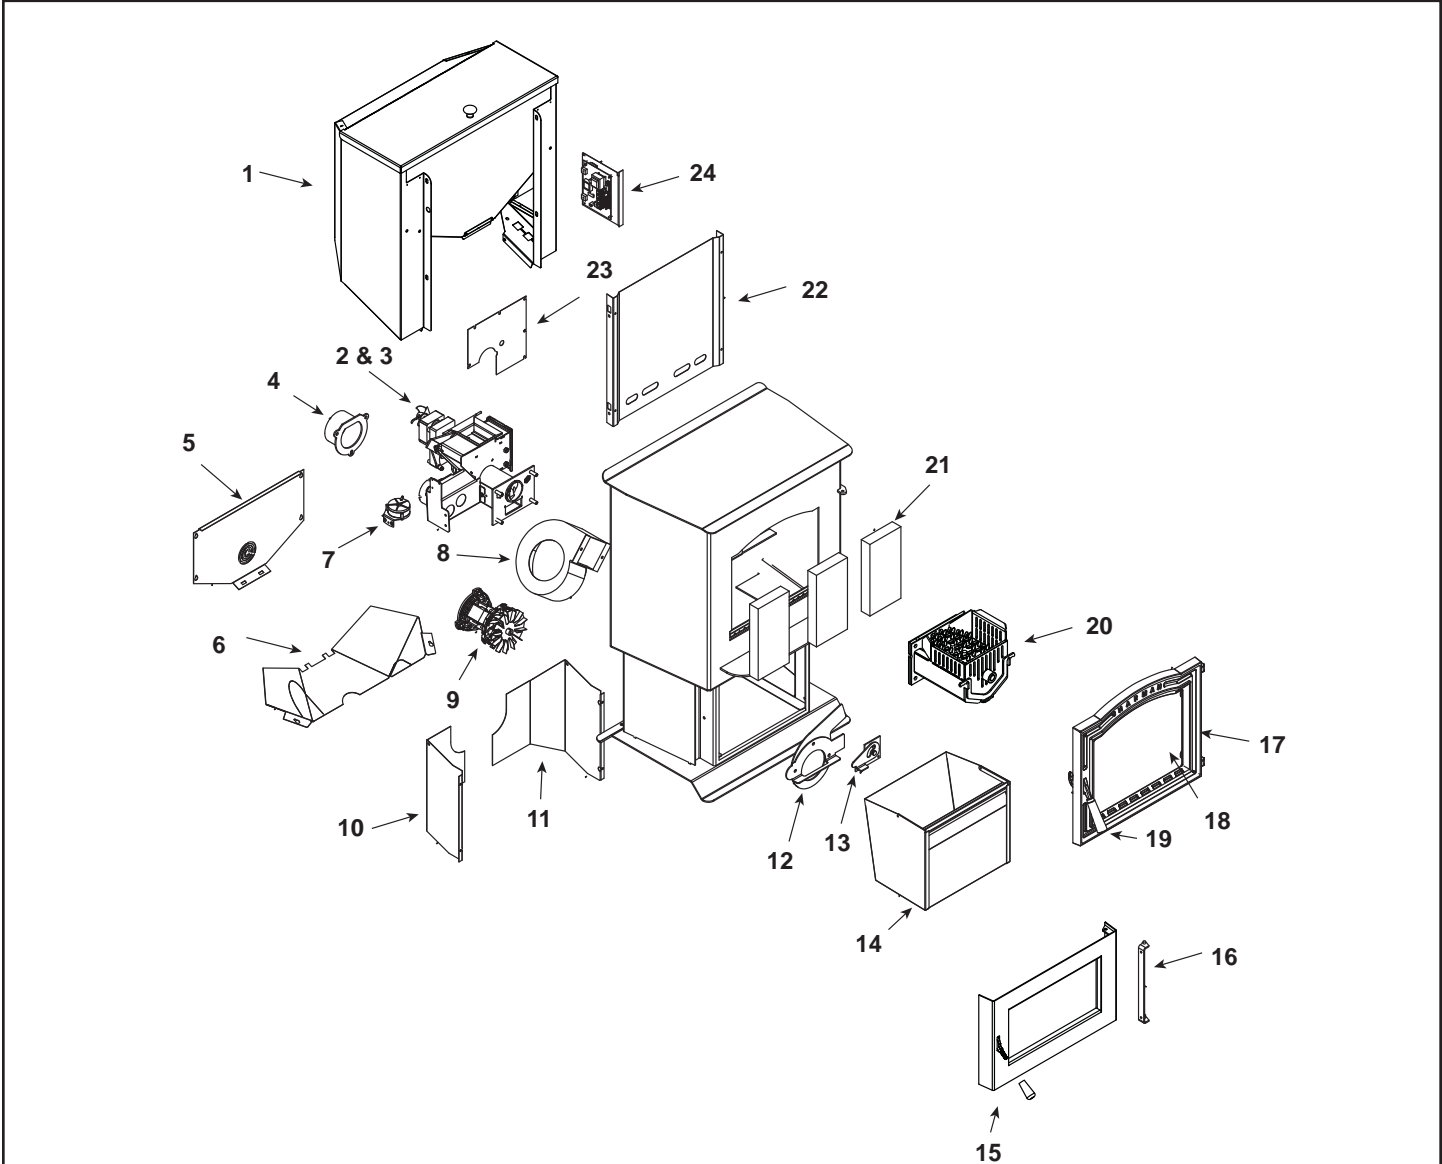

Pellet/Corn/Grain Stove
1-90-06800-1 (Black)
Last SN # 008053211

Beginning Manufacturing Date: N/A
Ending Manufacturing Date: June 2014

Retired Units	
1-90-06800-2 (Charcoal) (June 2011)	1-90-06800-5 (Honey Glo) (June 2009)
1-90-06800-3 (Goldenfire) (June 2011)	1-90-06800-10 (Mojave Red) Jan 2010)
1-90-06800-4 (Metallic Blue) (Jan 2010)	1-90-06800-12 (Forest Green) (Jan 2010)

IMPORTANT: THIS IS DATED INFORMATION. Parts must be ordered from a dealer or distributor. **Hearth and Home Technologies does not sell directly to consumers.** Provide model number and serial number when requesting service parts from your dealer or distributor.

Stocked at Depot

ITEM	Description	COMMENTS	PART NUMBER	
1	Hopper Assembly	Pre 008055950	1-10-08622	Y
		Post 008055950	1-10-09546A	Y
	Hopper Knob	Post 008056281	1-00-02000-1	
	Hopper Throat Gasket		3-44-677185	Y
	Hopper Switch		3-20-232108	Y
	Retrofit Hopper Switch Kit for Extension		1-00-06826	Y

Additional service parts on following page.