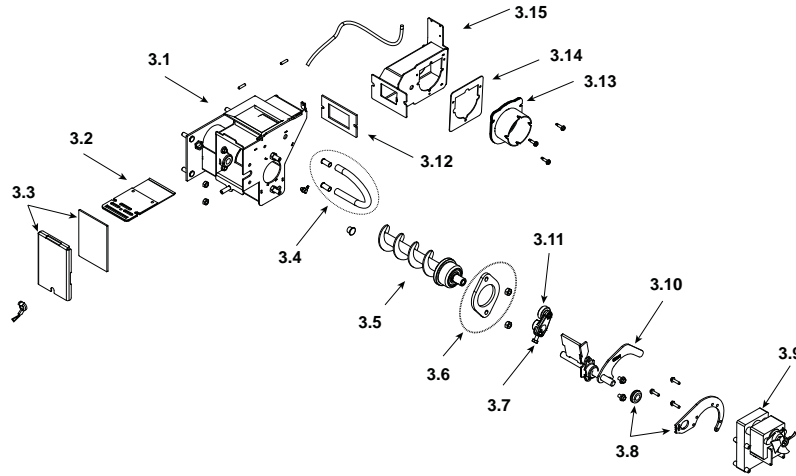

#3 Feeder Assembly Post SN #008055950

IMPORTANT: THIS IS DATED INFORMATION. Parts must be ordered from a dealer or distributor. **Hearth and Home Technologies does not sell directly to consumers.** Provide model number and serial number when requesting service parts from your dealer or distributor.

**Stocked
at Depot**

ITEM	Description	COMMENTS	PART NUMBER	
3	Feeder Assembly	No longer available	1-10-73505A	
3.1	UL Feeder Body		1-10-73504	
3.2	Slide Plate Assembly		1-10-677121A	Y
3.3	Feed Cover and Gasket	2 Sets	1-00-677122	Y
3.4	Feeder Air Crossover Kit		1-00-67900	Y
	9MM Silicone Tube	5 FT	1-00-511427	Y
3.5	UL Feeder Auger Assembly		3-50-00665	Y
3.6	Bearing Flange w/Hardware		1-00-04035	Y
3.7	Cast Cam Block		3-00-677154	Y
3.8	UL Motor Mount W/Grommet		1-00-247406	Y
3.9	Gear Motor, 4 RPM	2 Sets	3-20-60906	Y
3.10	UL Feeder Pusher Arm		1-10-677187W	Y
3.11	Cast Cam Block		3-31-3014	Y
3.12	Gasket Ultra Air Intake	Pkg of 10	3-44-677160-10	Y
3.13	Pellet Air Intake Assembly		1-10-06810A	
3.14	Gasket Feeder Air Intake	Pkg of 6	3-44-72224-6	Y
3.15	UL Feeder Air Intake		1-10-72228	
	Hopper Switch Feeder Fitting	Pkg of 2	1-00-142818	Y
	Motor Bracket Grommet	Pkg of 12	3-31-2761-12	
	Pillow Block	Pkg of 4	3-31-3614087-4	Y
	Silicone Tubing, 1/8"	5 Ft	1-00-5113574	Y
4	Flue Tail Pipe		3-00-247237	Y
5	Auger Motor Cover		2-00-02676P	Y
6	Auger Motor Shield		2-00-06467P	Y

Additional service parts on following page.