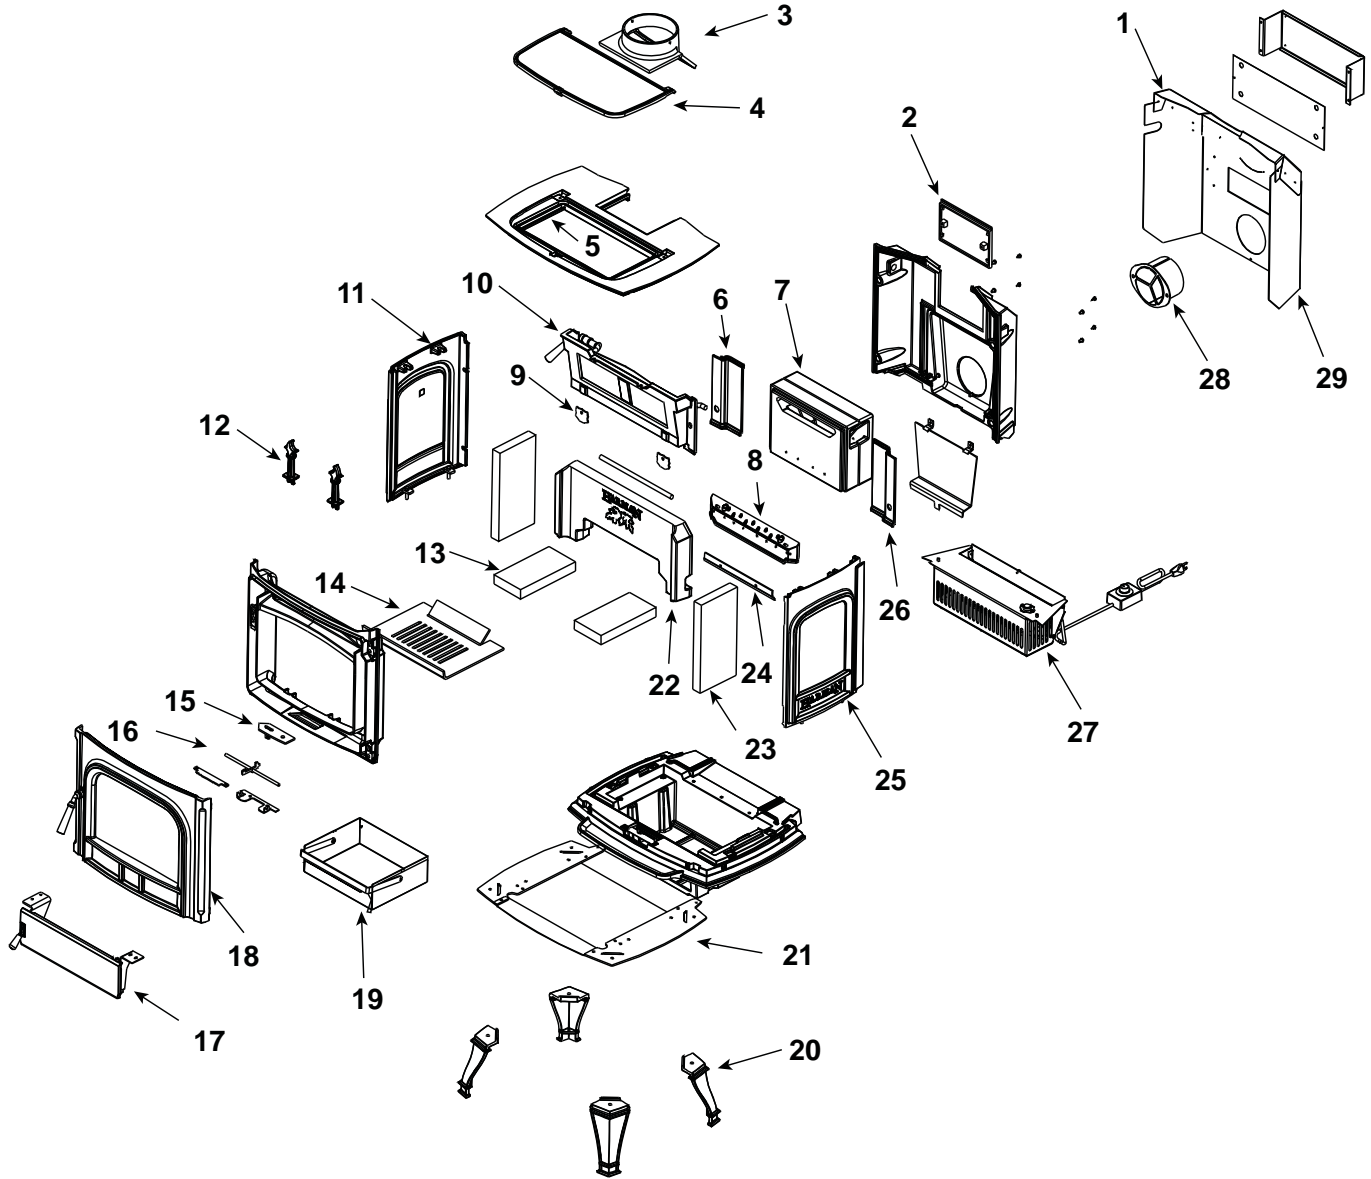

1-90-797000-1 (Black),  
((Sept 2010 thru June 2011)--1-90-797000-2 (Charcoal), 1-90-797000-3 (Goldenfire))

Part number list on following page.

IMPORTANT: THIS IS DATED INFORMATION. Parts must be ordered from a dealer or distributor. **Hearth and Home Technologies does not sell directly to consumers.** Provide model number and serial number when requesting service parts from your dealer or distributor.

Stocked  
at Depot

ITEM	DESCRIPTION	COMMENTS	PART NUMBER	
1	Heat Shield-Upper Top		2-00-797053P	
	Heat Shield-Upper Rear		1-00-797066	
2	Oak Flue Collar Cover w/Gasket		1-10-249109	
	Gasket-3/8 Round LDPSA	10 Ft	1-00-00999	Y
3	Oak Flue Collar		4-00-249108D	
	Gasket-1/4 Round PSA	15 FT	1-00-2312	Y
4	Oak Top Load Door		3-00-249115P	
	Load Door Handle Kit		1-00-797067	
5	Gasket-3/8 Round LD, Top Load Door	5 Ft	1-00-37525	Y
6	Inside Plate-Left w/Gasket		1-10-797104	
	Gasket-1/4 Round PSA	15 Ft	1-00-2312	Y
7	Oakleaf Package		3-40-797022	Y
	Gasket-1/4 Round PSA	15 FT	1-00-2312	Y
8	Ramp Assembly w/Gasket		1-10-797109	Y
	Gasket-1/4 Round PSA	15 FT	1-00-2312	Y
9	Brick Clip Set		1-00-249153	Y
10	Damper Frame Assembly		1-10-797103A	Y
	Damper Adjustment Kit		1-00-249142	Y
	Damper Elbow		3-50-00500S	Y
	Damper Handle, Wood		1-00-00249	Y
	Damper Plate		4-00-797113	Y
	Damper Rod		1-10-797036W	Y
	Gasket-1/4 Round PSA, Damper Plate	15 FT	1-00-2312	Y
	Gasket-3/8 Round LD, Damper Frame	5 Ft	1-00-37525	Y
	Screw-SSSKN5/16-18 X 3/8	Pkg of 25	3-30-2004-25	Y
11	Side Left		3-00-797107	
	Gasket-3/8 Round LD	5 Ft	1-00-37525	Y
12	Oak Andiron, Painted		3-00-249101P	Y
13	Brick 9" x 4 1/2" x 1 1/4"	Pkg of 7	1-00-900450125	Y
		414 Pcs	3-40-900450-414	
14	Grate		2-00-797023B	Y
15	Airslide		1-10-797010	
16	Airslide shaft		1-10-797013	
17	Ash Door Assembly		1-10-797110	
	Gasket-3/8 Round LD	5 Ft	1-00-37525	Y
	Wooden Knob, Ash Door		3-40-08746-3	
	Latch Assembly		1-00-797500	Y
	Steel Sleeve bushing 3/8" OD x 5/16" OAL	Pkg of 5	3-50-08288-5	Y